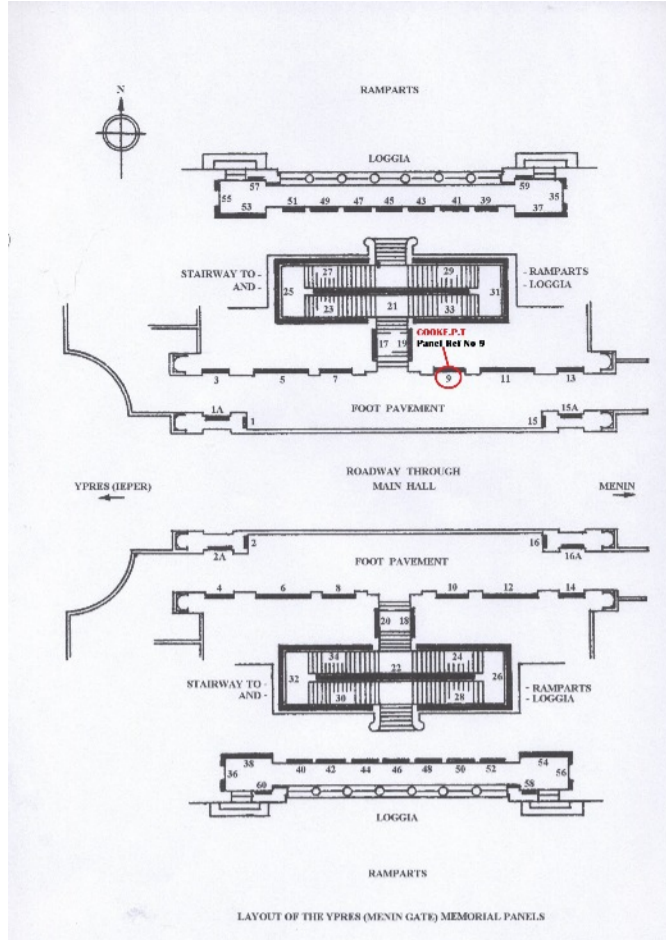

In Memory of
Private
Percy Thomas Cooke

14181, 2nd Bn., Grenadier Guards who died on 10 November 1914

Remembered with Honour
Ypres (Menin Gate) Memorial

Commemorated in perpetuity by
the Commonwealth War Graves Commission