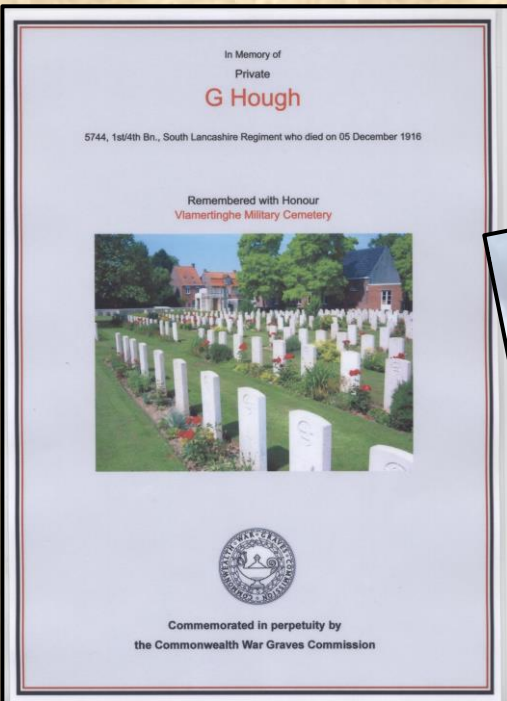

Geoff & Salli Page – WWI Middlewich Men Remembered

Burial location map made by Geoff Page, which hangs in the Royal British Legion Middlewich.

Research documents pinpointing the burial of George Hough at Vlamertinghe Military Cemetery. One of One hundred and fifty Middlewich men killed. Above: snapshot of Geoff (centre) at the Royal British Legion Great Pilgrimage 90 Parade, Ypres, Belgium.