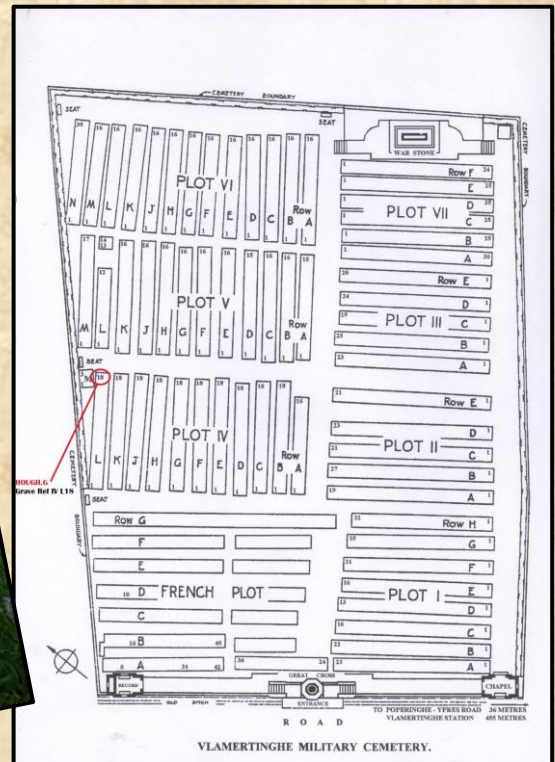

Geoff & Salli Page – WWI Middlewich Men Remembered

Burial location map made by Geoff Page, which hangs in the Royal British Legion Middlewich.

Research documents pinpointing the burial of George Hough at Vlamertinghe Military Cemetery. One of One hundred and fifty Middlewich men killed. Above: snapshot of Geoff (centre) at the Royal British Legion Great Pilgrimage 90 Parade, Ypres, Belgium.