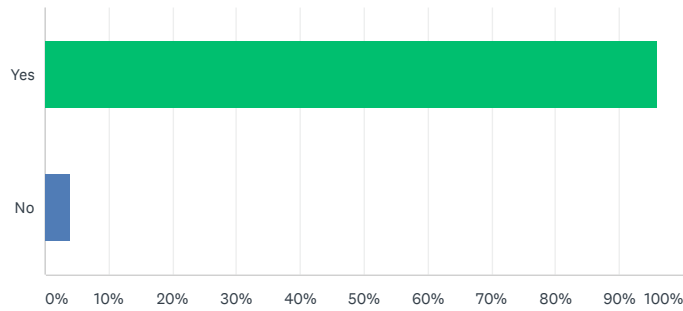

ANSWER CHOICES	RESPONSES	
Yes	79.22%	61
No	20.78%	16
TOTAL		77

Q4

If we opened Murgatroyd's Brine Pump as a museum would you visit?

Answered: 77 Skipped: 1