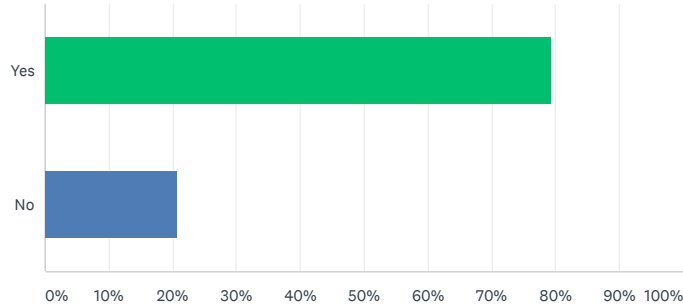

SIGN UP FREE

Q3

If we held regular workshops and/or events on our Brine Pump site, would you support them?

Answered: 77 Skipped: 1

ANSWER CHOICES	RESPONSES	
Yes	79.22%	61
No	20.78%	16
<b>TOTAL</b>		<b>77</b>