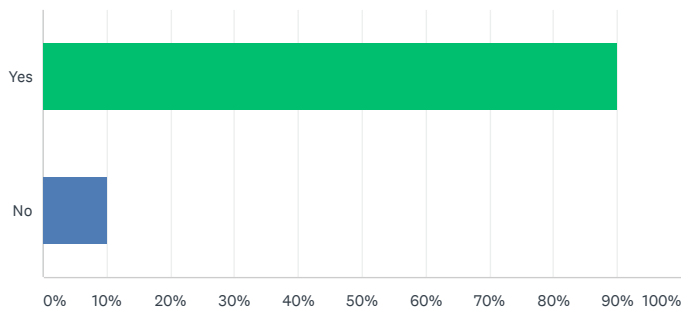

Answered: 77 Skipped: 1

Share Link

<https://www.surveymonkey.com/re:>

COPY

Share

Tweet

G+ Share

Share

78 responses

SIGN UP FREE

ANSWER CHOICES	RESPONSES
That the story of Middlewich Salt Making is told	98.70% 76
That the site has space for activities	22.08% 17
That the site has facilities, such as toilets and parking	62.34% 48
That the site is available to schools and other educational establishments	72.73% 56
That the site can display collections more effectively	51.95% 40
That the site is accessible to all abilities and age groups	74.03% 57
<b>Total Respondents: 77</b>	

Q6

If you have visited the Brine Pumps previously, would your visit have been more enjoyable and/or instructive had more display space been available?

Answered: 60 Skipped: 18

ANSWER CHOICES	RESPONSES
Yes	90.00% 54
No	10.00% 6
<b>TOTAL</b>	<b>60</b>